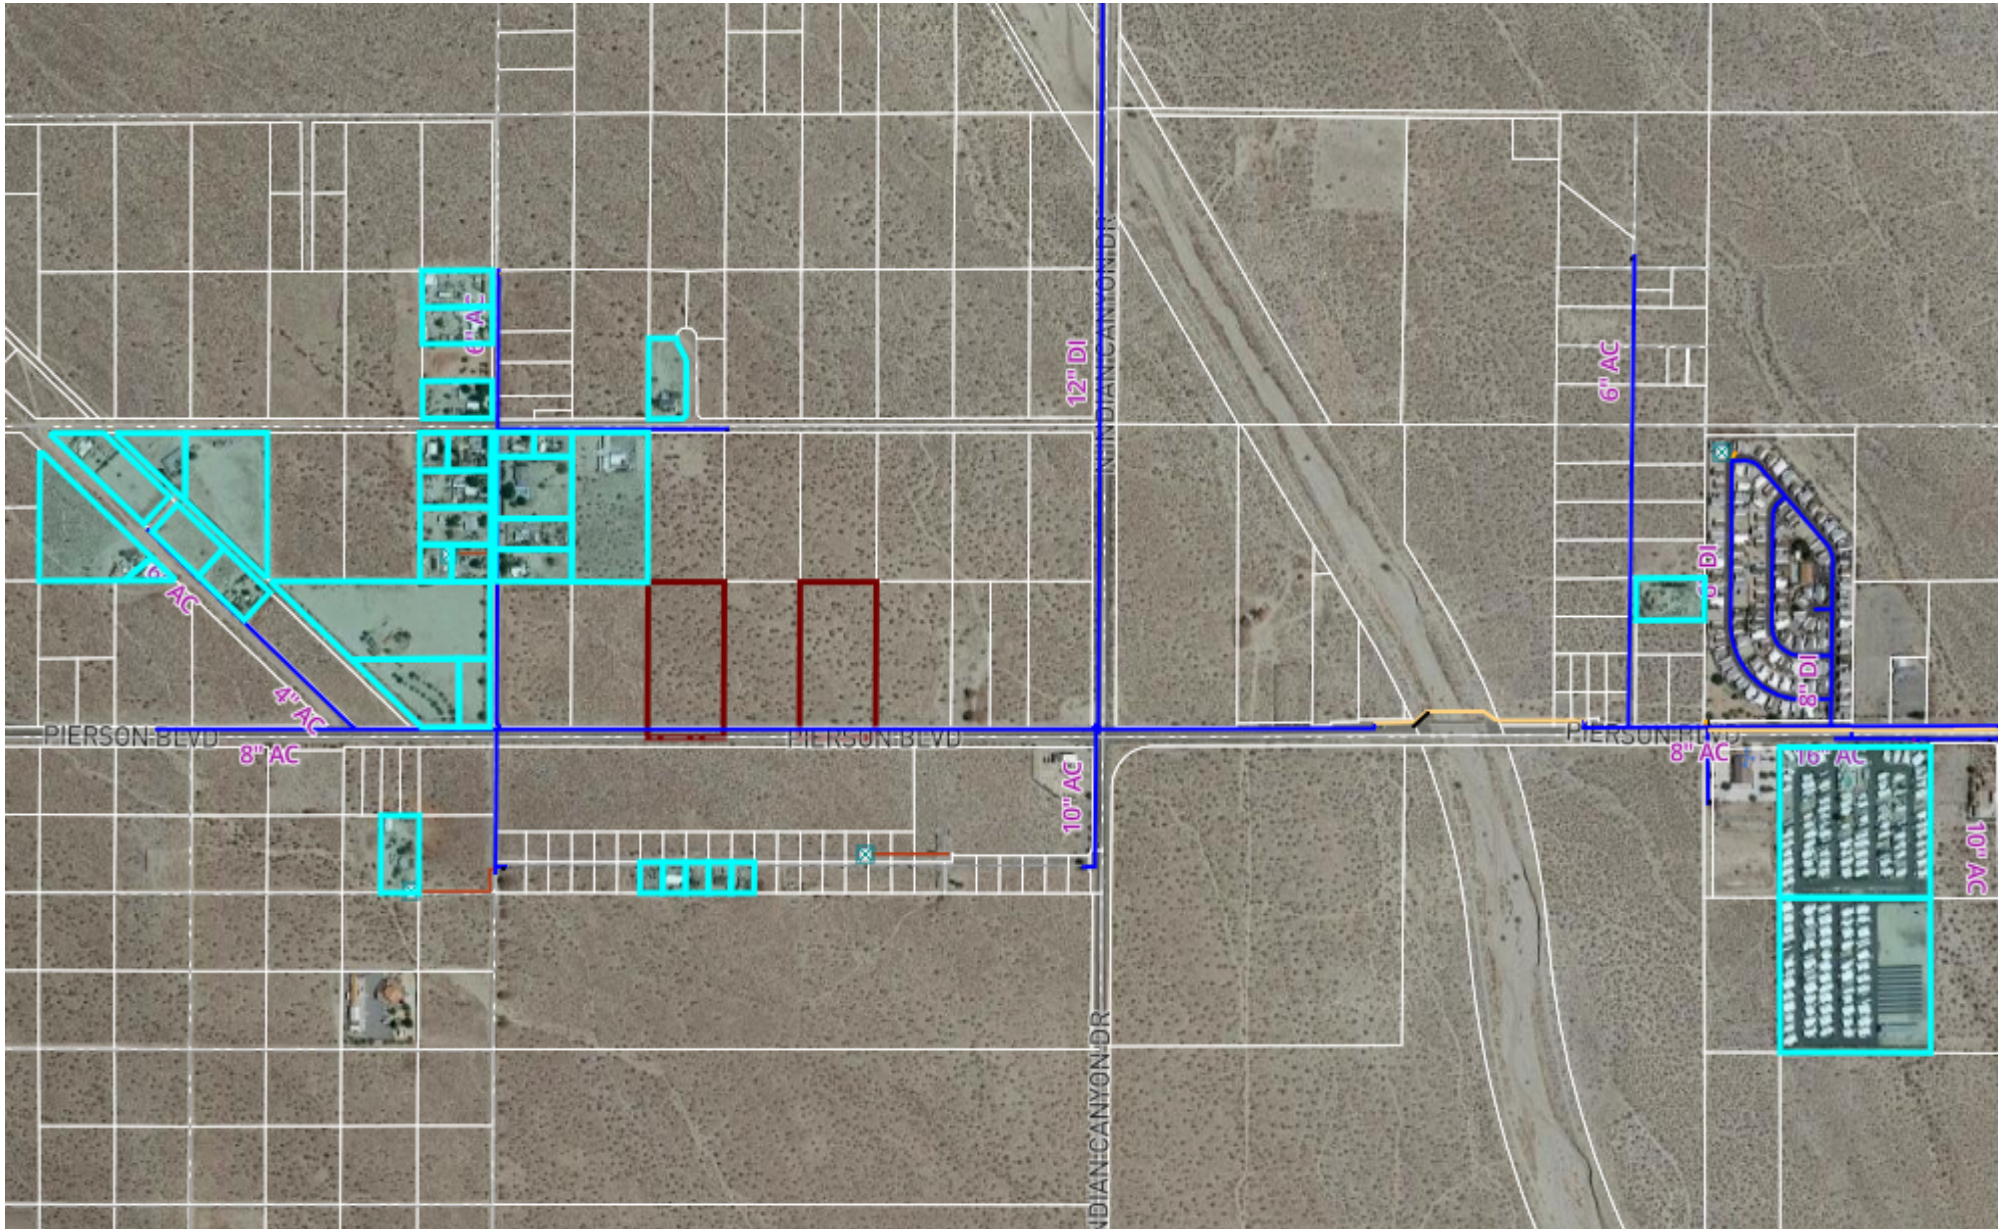

# Area 2 - 1400 Annandale Zone

1" = 1013 ft

8/21/23 BWN  
Hilary Storm Event

08/24/2023

This map may represents a visual display of related geographic information. Data provided here on is not guarantee of actual field conditions. To be sure of complete accuracy, please contact the responsible staff for most up-to-date information.